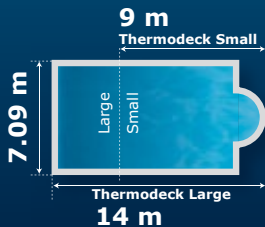

5 years
Guarantee
Delta range

2 versions available

Large
Maximum dimensions
(steps included)
7.09 m x 14 m

Small
Maximum dimensions
(steps included)
7.09 m x 9 m

A sober, classic design

With its elegantly simple, square cross section housing, made of extremely strong Moabi wood, pine or anti-UV treated PVC, Thermodeck embellishes any pool setting.