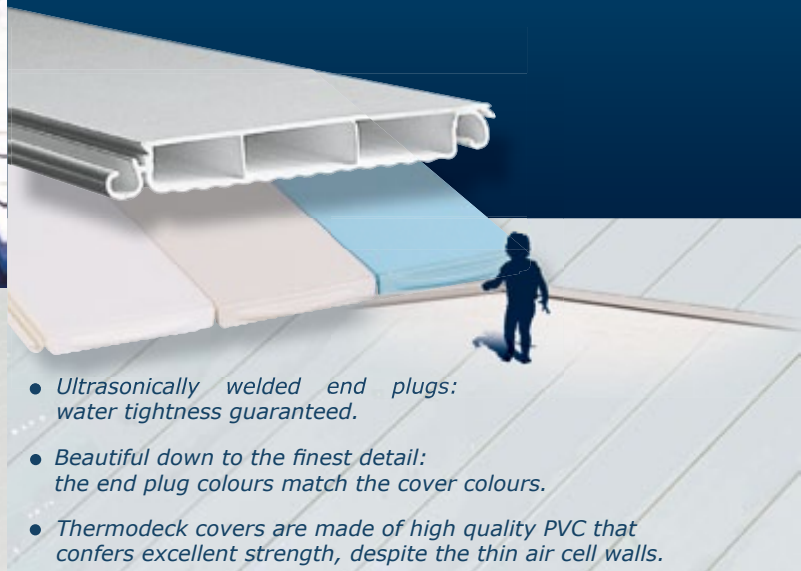

Solid pine

White

Beige

Grey

Unique slat design

The best air volume/ slat thickness ratio available on the market

- *Ultrasonically welded end plugs: water tightness guaranteed.*
- *Beautiful down to the finest detail: the end plug colours match the cover colours.*
- *Thermodeck covers are made of high quality PVC that confers excellent strength, despite the thin air cell walls.*