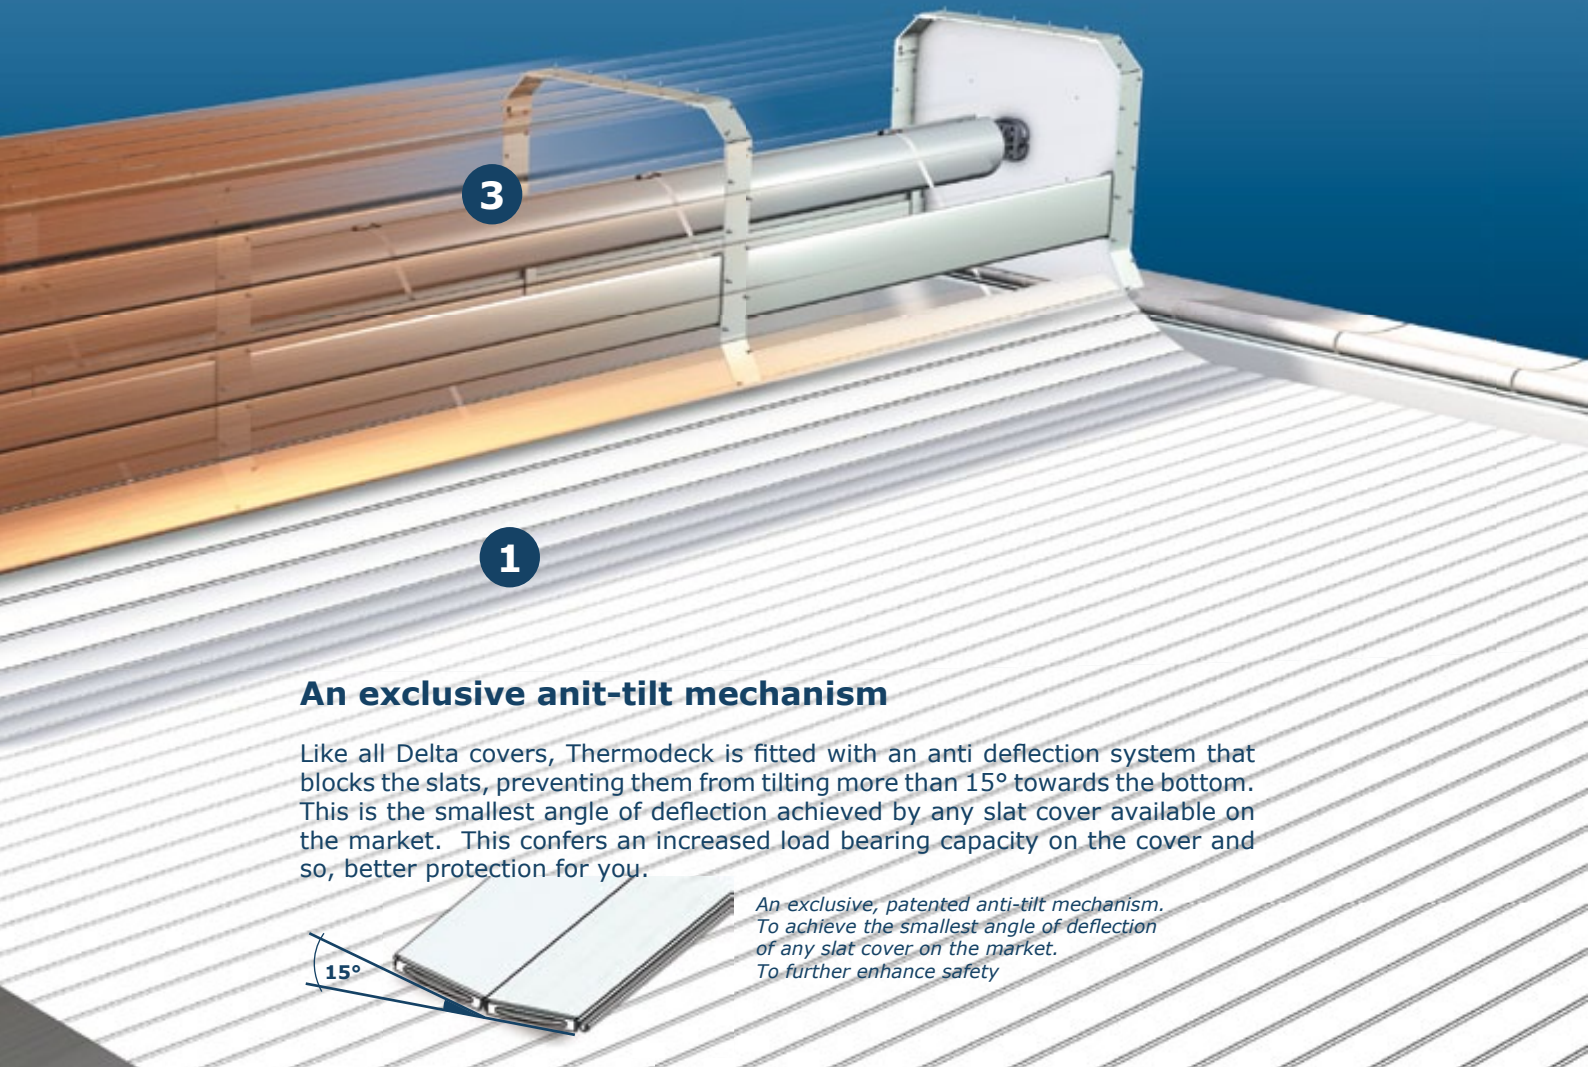

- Lateral protective casings on the motor side and the bearing side.
- Works off a 230V mains supply.
- Rolls up in just two minutes; pool 10 x 5 m.

• Easy to use

A key operated switch, mounted near the pool and out of reach of children, commands operation of the slat cover while allowing the user to keep an eye on the pool to be sure that no-one is in the water while the cover is moving.

• Steps

Delta covers can be made to fit straight steps, roman steps, even free-form steps. Two type of finish are available, stepped or smooth.

PATENTED
SYSTEM

Stepped
finish

Shaped
finish

Thermodeck, the best protection available

An exclusive anti-tilt mechanism

Like all Delta covers, Thermodeck is fitted with an anti deflection system that blocks the slats, preventing them from tilting more than 15° towards the bottom. This is the smallest angle of deflection achieved by any slat cover available on the market. This confers an increased load bearing capacity on the cover and so, better protection for you.